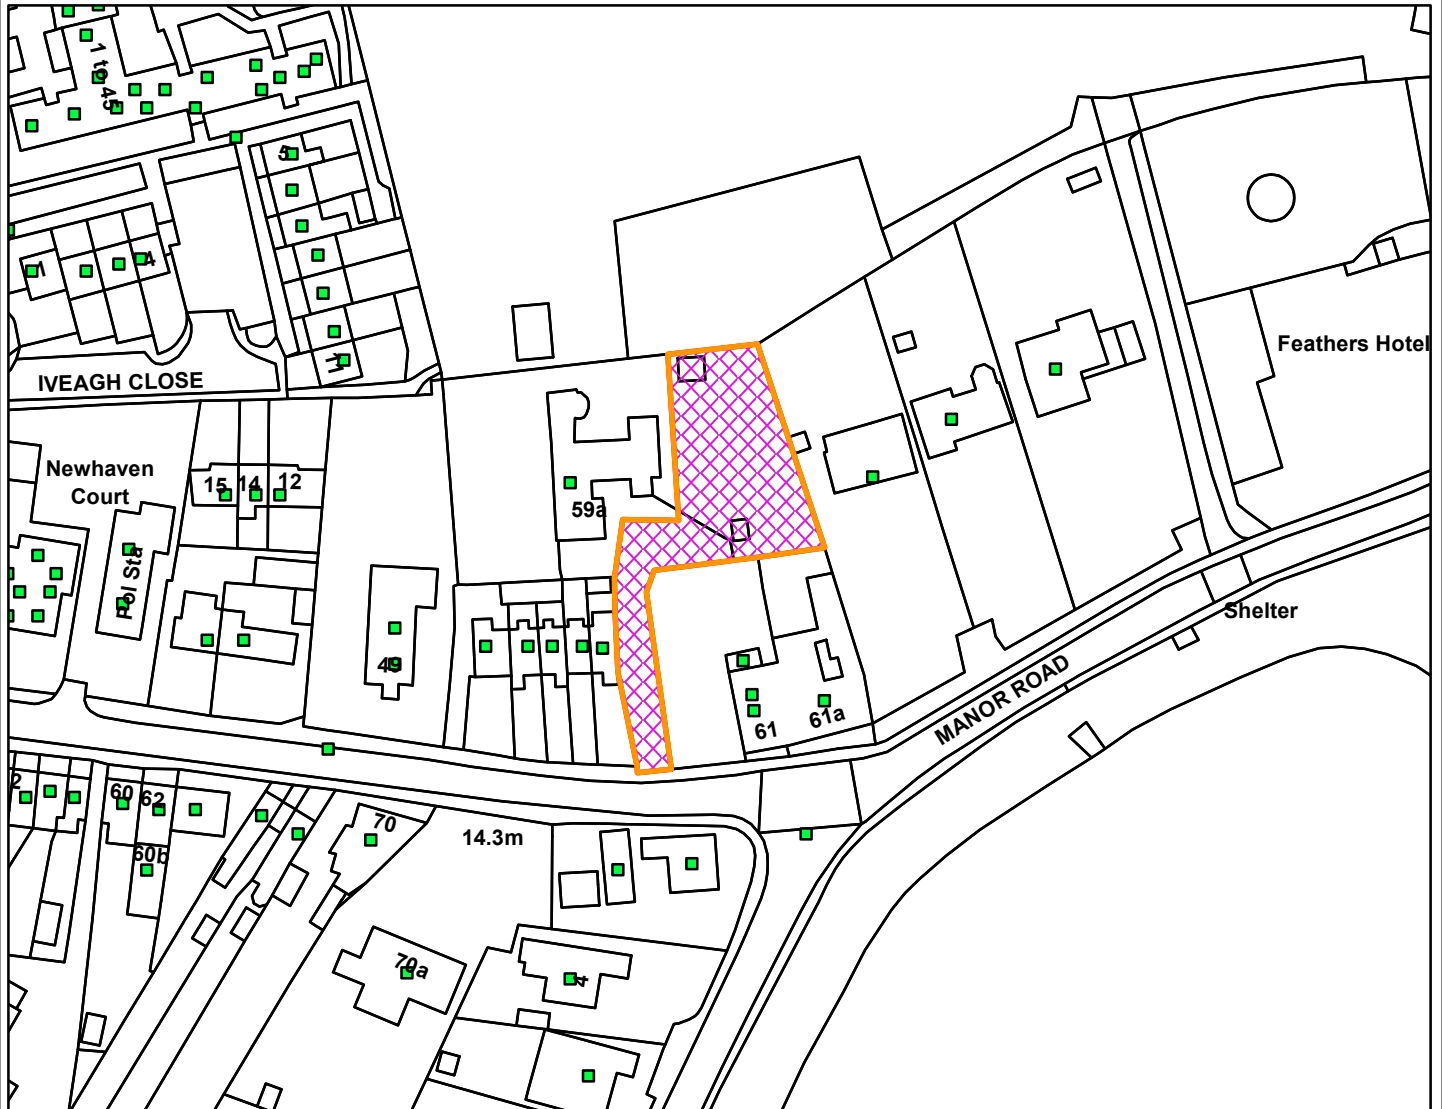

24/00504/F

Borough Council of
King's Lynn &
West Norfolk

59A Manor Road, Dersingham, King's Lynn, PE31 6LH

Legend

[Empty legend box]

Scale: 1:1,250

Reproduced from the Ordnance Survey map with permission of the Controller of His Majesty's Stationery Office © Crown Copyright 2023.

Unauthorised reproduction infringes Crown Copyright and may lead to prosecution or civil proceedings.

Organisation	BCKLWN
Department	Department
Comments	Not Set
Date	23/09/2024
MSA Number	0100024314